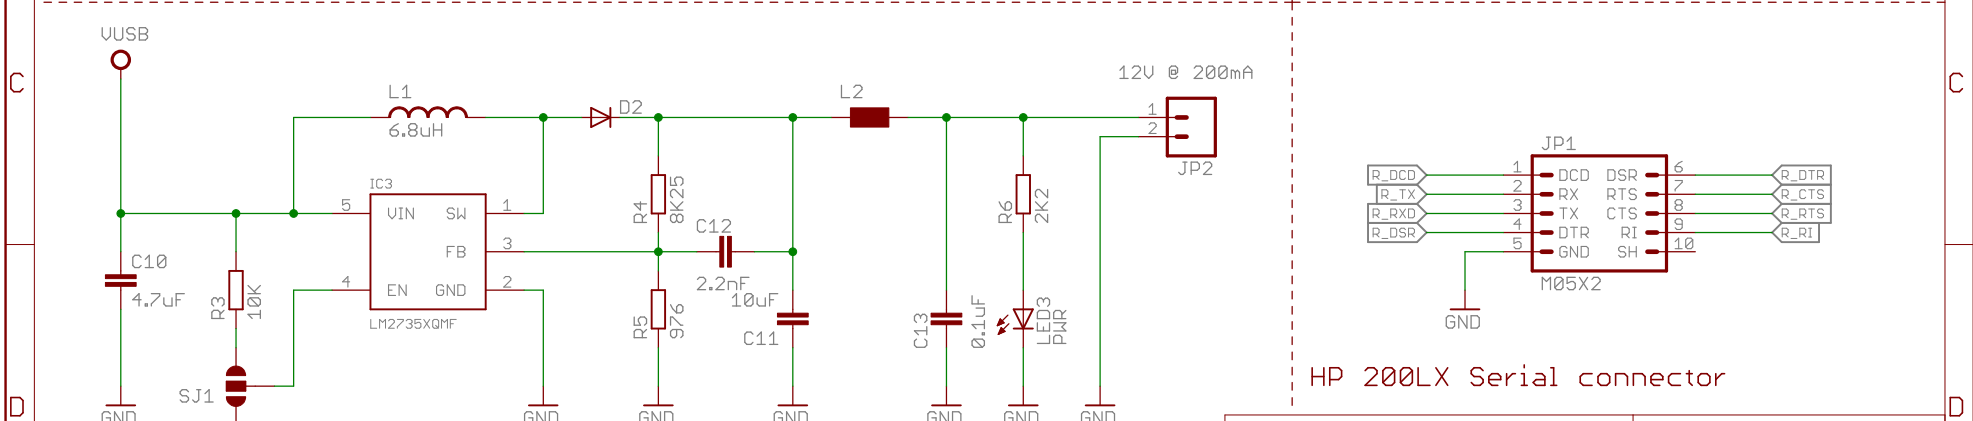

USB->Serial converter

RS232 Transceiver

12v Boost power supply

HP 200LX Serial connector

**Stewart Allen**  
 (c) 2011  
 www.stewartallen.org

hp2001x
4/17/11 1:48 PM
Sheet: 1/1