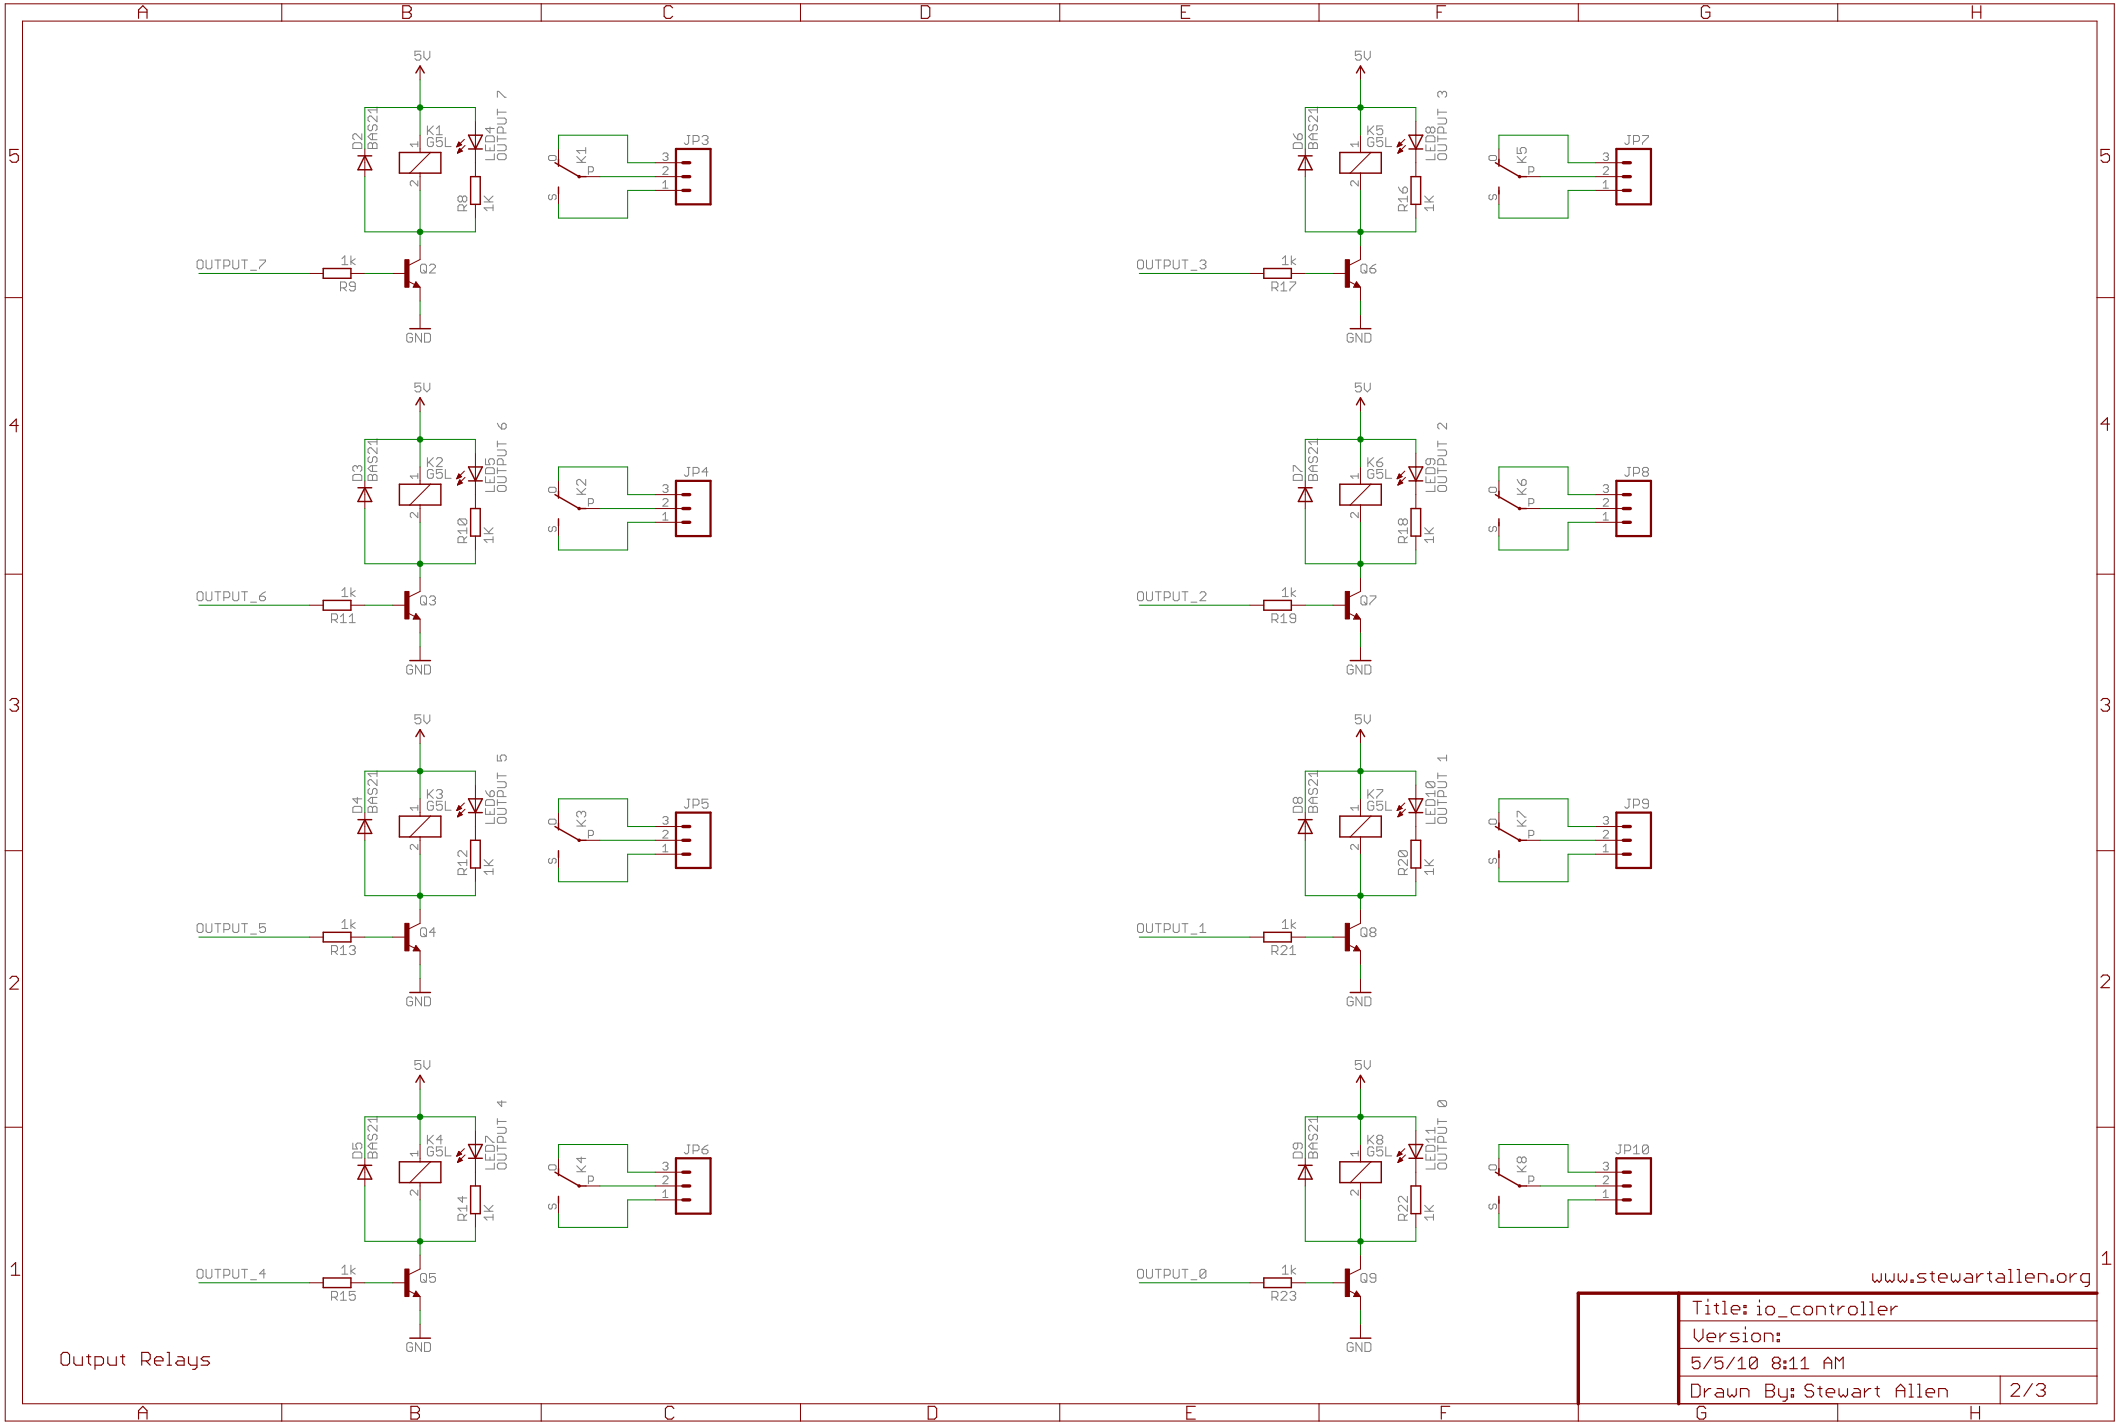

Title: io_controller	
Version:	
5/5/10 8:11 AM	
Drawn By: Stewart Allen	1/3

Output Relays

Title: io_controller	
Version:	
5/5/10 8:11 AM	
Drawn By: Stewart Allen	2/3

Title: io_controller	
Version:	
5/5/10 8:11 AM	
Drawn By: Stewart Allen	3/3