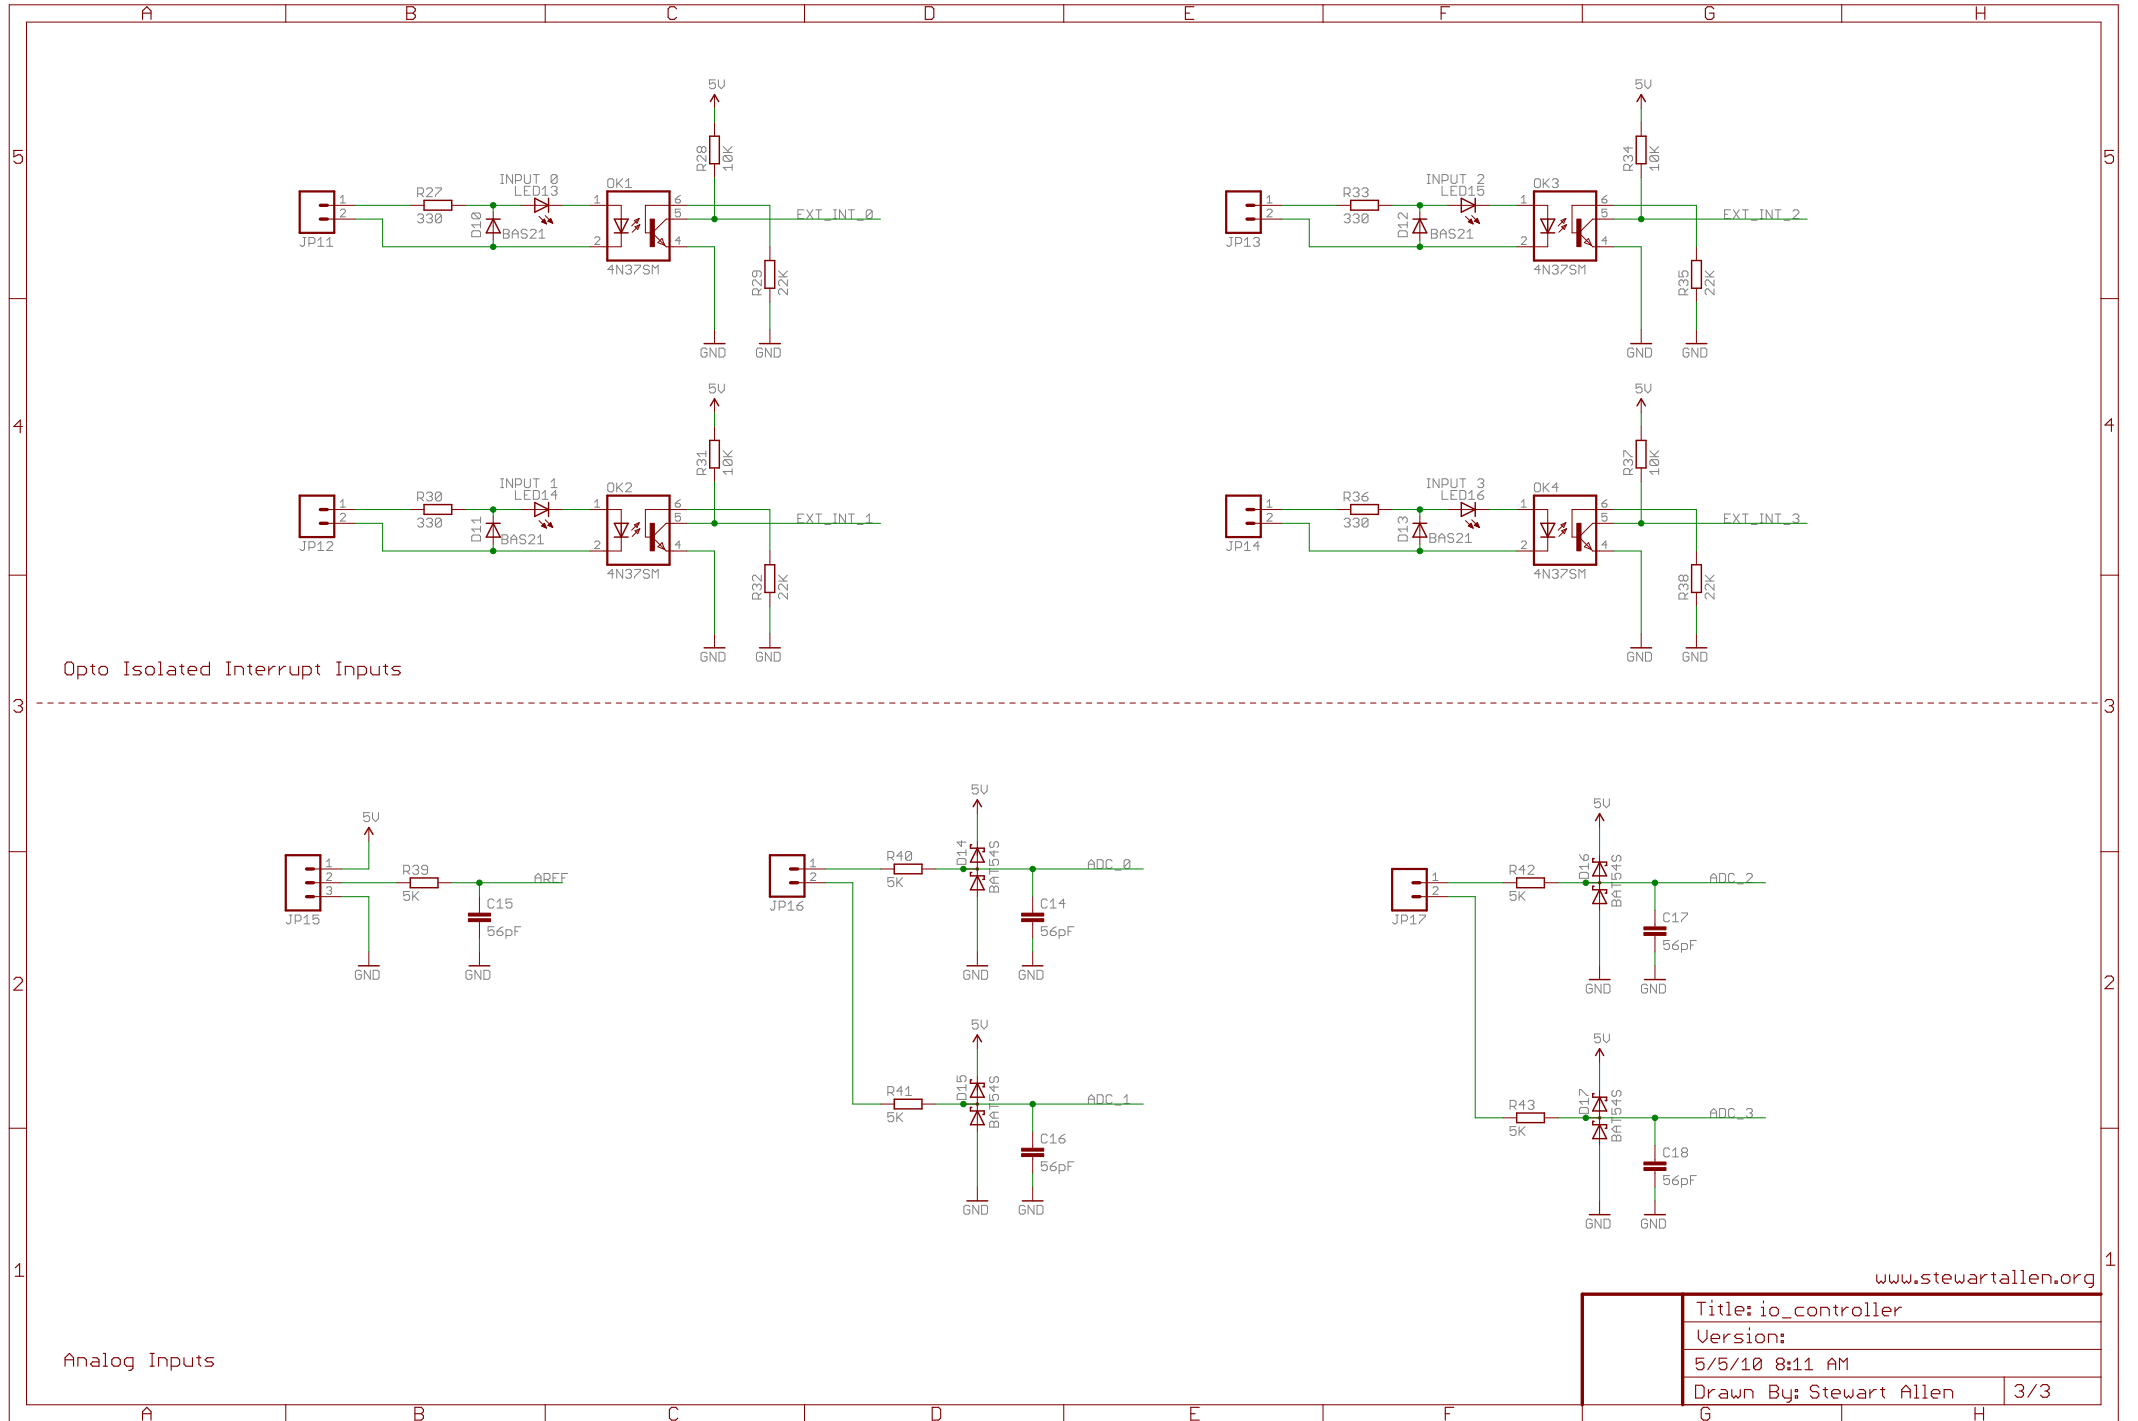

Title: io_controller	
Version:	
5/5/10 8:11 AM	
Drawn By: Stewart Allen	1/3

Output Relays

Title: io_controller	
Version:	
5/5/10 8:11 AM	
Drawn By: Stewart Allen	2/3

Title: io_controller	
Version:	
5/5/10 8:11 AM	
Drawn By: Stewart Allen	3/3